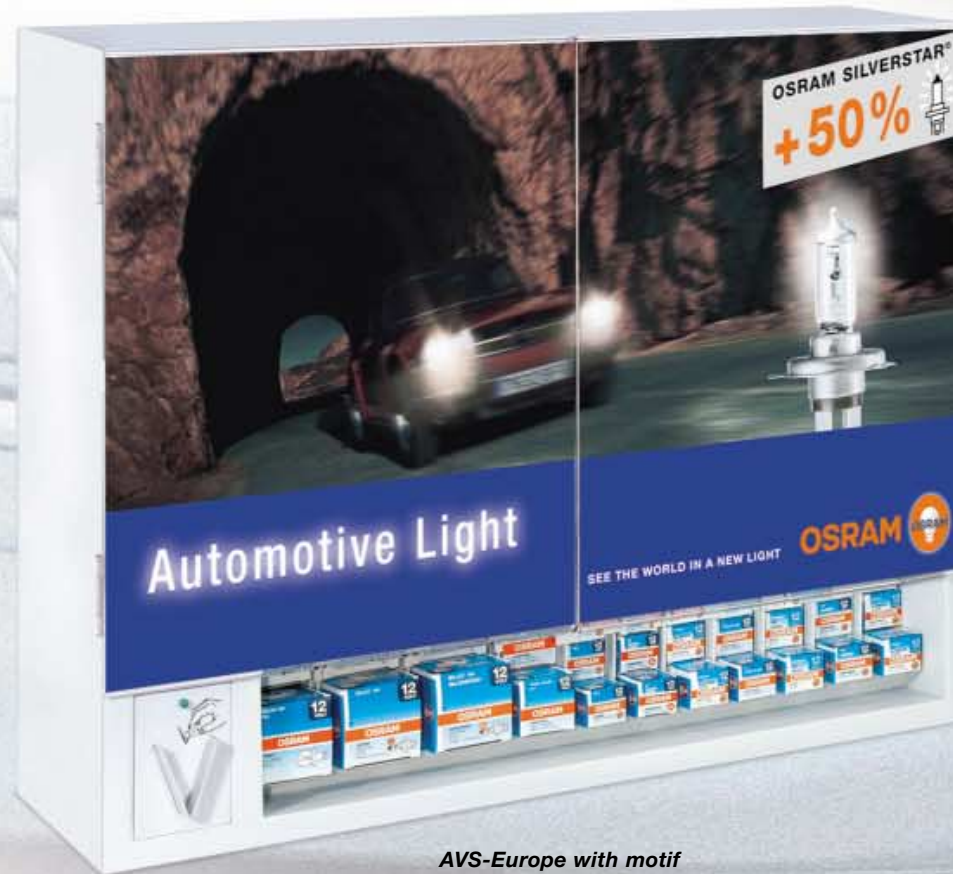

AVS-Europe 12V

AVS-Europe with motif for 24V lamps

AVS-Europe with motif for 12V lamps

Anything that impresses your customers is good for your business.

Whichever way you look at it, the OSRAM AVS automotive lamp cabinet is a clear winner.