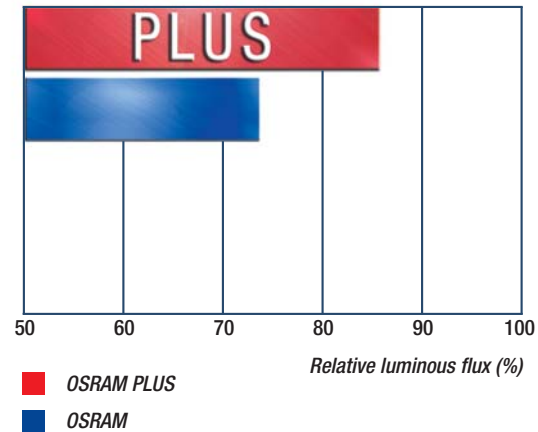

New. Big PLUS points: OSRAM

OSRAM has taken its successful DULUX® T family of compact fluorescent lamps and made even more improvements. The new enhanced generation is called OSRAM DULUX® T PLUS.

The name says it all. Compared with their predecessors, the new OSRAM DULUX® T PLUS, T/E PLUS and T/E IN PLUS pin-base lamps have some impressive plus points thanks to their innovative technology and special coating:

- **Improved maintenance**
- **Longer lamp life and service life**
- **Mercury content reduced from 4.5 to 3 mg**
- **Improved start-up behaviour**
- **Integrated ignition assistance for faster starting on T/E IN PLUS, 42 W and higher**

Main differences between “normal” and “PLUS” based on a before-and-after situation, e.g. for maintenance at 10,000 h

10,000 hours of operation