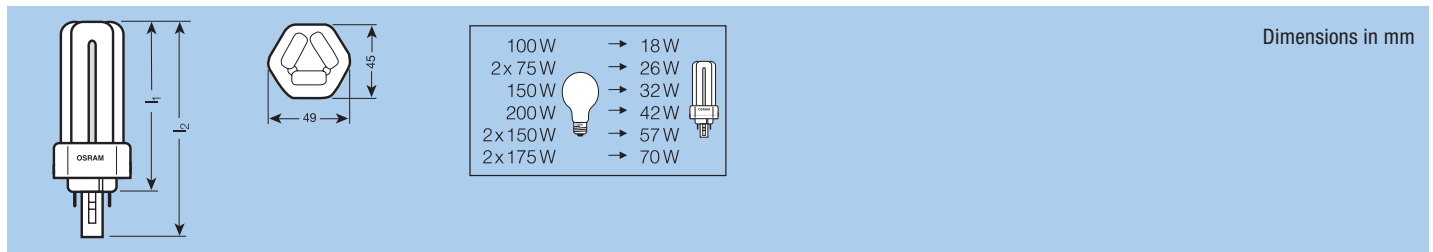

Technical data

Reference	Rated wattage of the lamp	Light colour	Colour rendering group	Luminous flux lm	Length l₁ max. mm	Length l₂ max. mm	Length to IEC l₁ max. mm	Base	Standard pack	EAN 4050300	Energy Label
OSRAM DULUX® T PLUS											
For operation with CCG.											
DULUX T 13 W/840 PLUS	13	LUMILUX Cool White	1B	900	90	113	90	GX24d-1	10	446905	A
DULUX T 13 W/830 PLUS	13	LUMILUX Warm White	1B	900	90	113	90	GX24d-1	10	446929	A
DULUX T 13 W/827 PLUS	13	LUMILUX INTERNA	1B	900	90	113	90	GX24d-1	10	446943	A
DULUX T 18 W/840 PLUS	18	LUMILUX Cool White	1B	1200	100	123	110	GX24d-2	10	333465	B
DULUX T 18 W/830 PLUS	18	LUMILUX Warm White	1B	1200	100	123	110	GX24d-2	10	333489	B
DULUX T 18 W/827 PLUS	18	LUMILUX INTERNA	1B	1200	100	123	110	GX24d-2	10	333502	B
DULUX T 26 W/840 PLUS	26	LUMILUX Cool White	1B	1800	115	138	130	GX24d-3	10	342047	B
DULUX T 26 W/830 PLUS	26	LUMILUX Warm White	1B	1800	115	138	130	GX24d-3	10	342061	B
DULUX T 26 W/827 PLUS	26	LUMILUX INTERNA	1B	1800	115	138	130	GX24d-3	10	342085	B

OSRAM DULUX® T PLUS 18 W suitable only for operation with 0.22 A control gear.

OSRAM DULUX® T/E PLUS											
For operation with ECG and dimmer mode.											
DULUX T/E 13 W/840 PLUS	13	LUMILUX Cool White	1B	900	90	106	90	GX24q-1	10	446967	A
DULUX T/E 13 W/830 PLUS	13	LUMILUX Warm White	1B	900	90	106	90	GX24q-1	10	446981	A
DULUX T/E 13 W/827 PLUS	13	LUMILUX INTERNA	1B	900	90	106	90	GX24q-1	10	447001	A
DULUX T/E 18 W/840 PLUS	18	LUMILUX Cool White	1B	1200	100	116	110	GX24q-2	10	342221	A
DULUX T/E 18 W/830 PLUS	18	LUMILUX Warm White	1B	1200	100	116	110	GX24q-2	10	342245	A
DULUX T/E 18 W/827 PLUS	18	LUMILUX INTERNA	1B	1200	100	116	110	GX24q-2	10	342269	A
DULUX T/E 26 W/840 PLUS	26	LUMILUX Cool White	1B	1800	115	131	130	GX24q-3	10	342283	B
DULUX T/E 26 W/830 PLUS	26	LUMILUX Warm White	1B	1800	115	131	130	GX24q-3	10	342306	B
DULUX T/E 26 W/827 PLUS	26	LUMILUX INTERNA	1B	1800	115	131	130	GX24q-3	10	342320	B
DULUX T/E 32 W/840 PLUS	32	LUMILUX Cool White	1B	2400	131	147	145	GX24q-3	10	348568	B
DULUX T/E 32 W/830 PLUS	32	LUMILUX Warm White	1B	2400	131	147	145	GX24q-3	10	348582	B
DULUX T/E 32 W/827 PLUS	32	LUMILUX INTERNA	1B	2400	131	147	145	GX24q-3	10	348605	B
DULUX T/E 42 W/840 PLUS	42	LUMILUX Cool White	1B	3200	152	168	155	GX24q-4	10	425627	B
DULUX T/E 42 W/830 PLUS	42	LUMILUX Warm White	1B	3200	152	168	155	GX24q-4	10	425641	B
DULUX T/E 42 W/827 PLUS	42	LUMILUX INTERNA	1B	3200	152	168	155	GX24q-4	10	425665	B

QUICKTRONIC® electronic control gear.